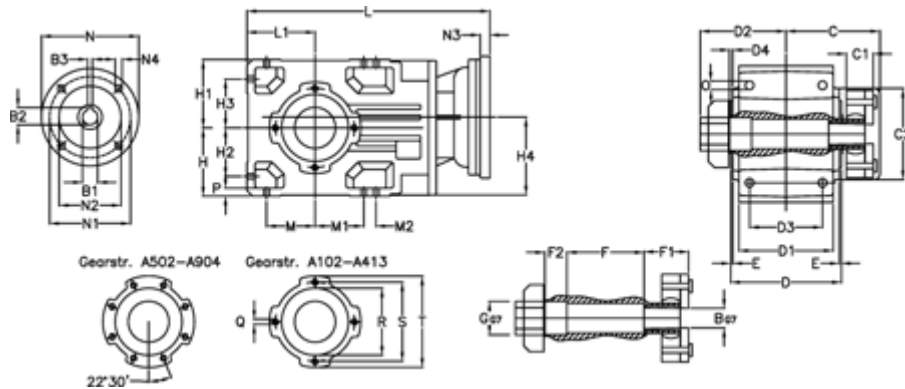

Article number: 296003511696430

Description: Bevel helical gearbox
A353QF40-116,9-P80B5

Measures

B = 40	D1 = 166	F2 = 53	L = 436.5	N3 = 4
B1 = 19	D2 = 80	G = 42	L1 = 100	N4 = M10x12
B2 = 21.8	D3 = 135	GA = 43	M = 73.0	O = 12.0
B3 = 6	d4 = 5.0	H = 100	M1 = 73.0	P = 11
C = 70.0	Description = A353 QF-xx P80 B5	H1 = 100	M2 = 11	Q = M10x17
C1 = 24	E = 3.5	H2 = 73.0	N = 200	R = 110
C2 = 90.0	F = 12.0	H3 = 73.0	N1 = 165	S = 130
D = 173	F1 = 48.0	H4 = 114.0	N2 = 130	T = 150